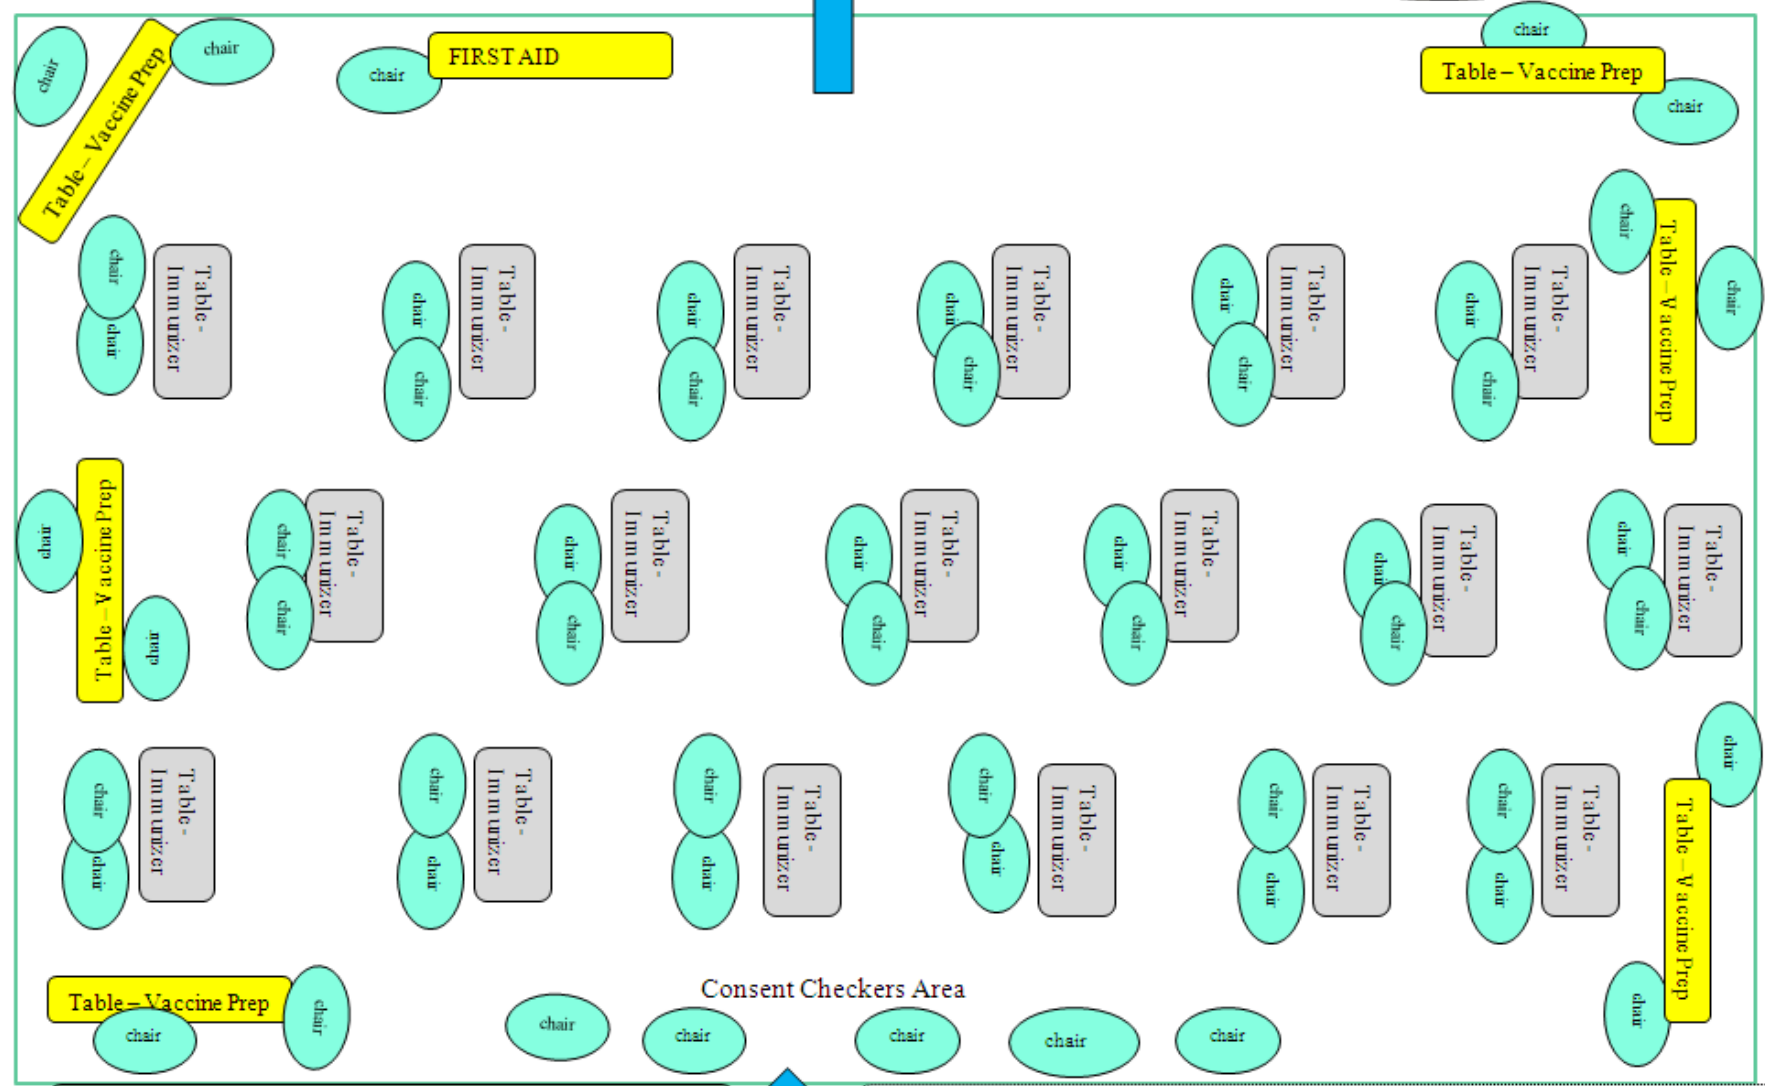

School Space & Furniture Needs
Extra Large School - > 1400 enrollment

Separate space – approx 100 seats – for 15 minute wait after immunizations

NOTE: Adjust set-up to space available. Could double the set-up for Large school.

Line of students, out of sight of immunizations

Put as much space between Immunization Stations as possible – for flow and confidentiality