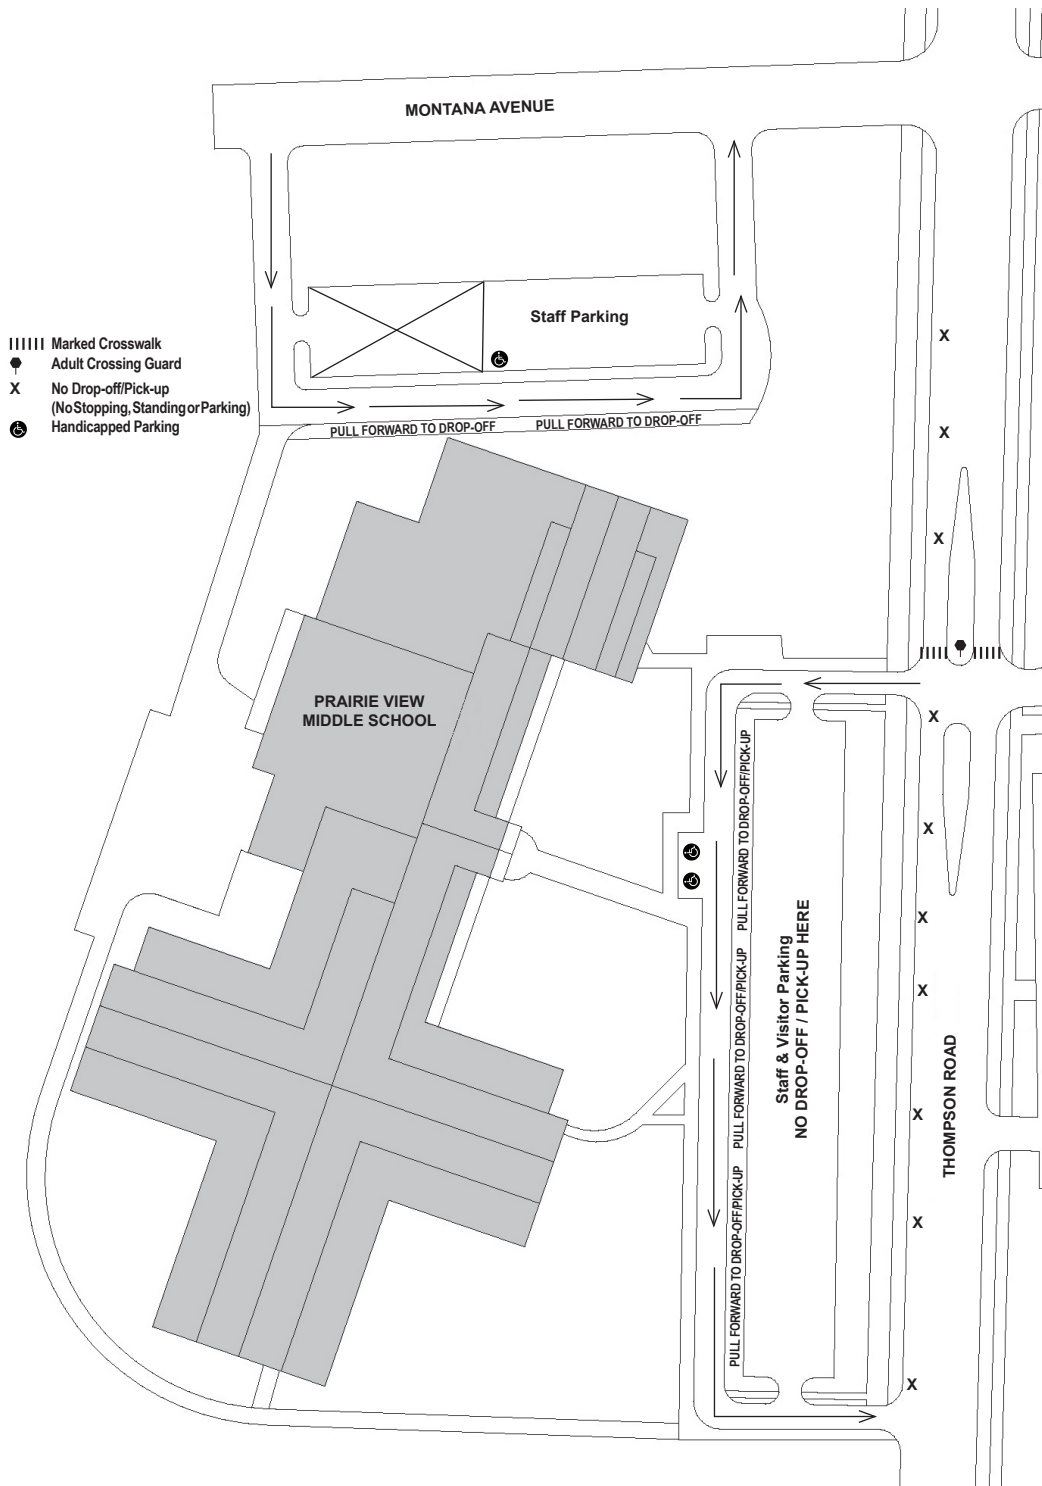

Prairie View Middle School Traffic Safety Brochure

2009-2010

400 N. Thompson
Sun Prairie, WI 53590
(608) 834-7800

Sun Prairie Area School District